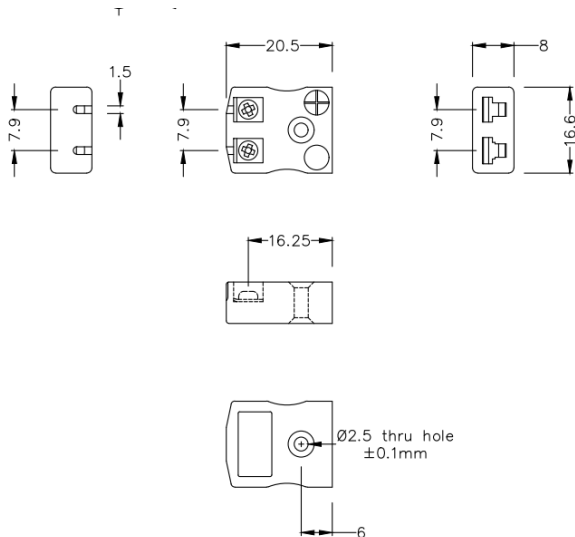

Conector de termopar de alambre rpido en miniatura AM-J-FQ Tipo J ANSI

Miniature in-line Socket - Quick Wire
(dimensions in mm)

Labfacility are the UK's leading manufacturer of Temperature Sensors, Thermocouple Connectors and associated Temperature Instrumentation and stockings of Thermocouple Cables. The Company has been trading since 1971 and is ISO9001 accredited.

Conector de cable rpido miniatura para toma de termopar AM-J-FQ Tipo J ANSI

Conexin fcil con el pinchn, solo hay que empujar el cable y apretar el tornillo. Los contactos estn polarizados para evitar terminaciones incorrectas.

Especificaciones**Specifications**

Product Code	XE-9072-001
General Description	Easy jab-in connection, just push in wire & tighten screw.
Thermocouple Type	J ANSI
Connector Type	Quick Wire Socket
Connector Size	Miniature
Colour	Black
Max. Temperature	220°C
+Positive Contact	Iron
-Negative Contact	Copper Nickel
Standards Met	BS EN 50212:1997. RoHS