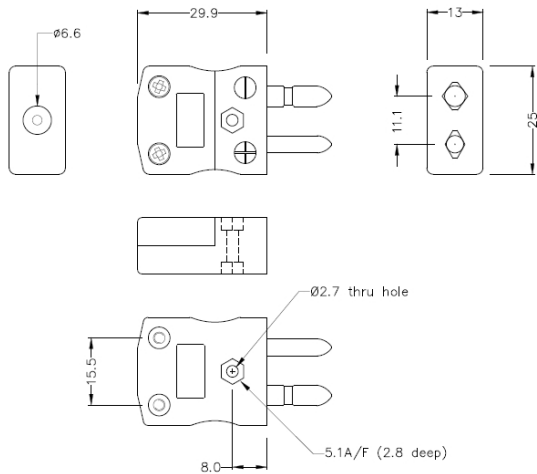

Conector estndar de termopar IS-T-M Tipo T IEC

Standard in-line Plug
(dimensions in mm)

Labfacility are the UK's leading manufacturer of Temperature Sensors, Thermocouple Connectors and associated Temperature Instrumentation and stockings of Thermocouple Cables. The Company has been trading since 1971 and is ISO9001 accredited.

Conector estndar de termopar IS-T-M Tipo T IEC

Los contactos estn hechos de aleaciones verdaderas de termopar. Adecuado para aplicaciones industriales

Especificaciones**Specifications**

Product Code	XE-1490-001
General Description	Contacts are polarised to prevent incorrect connection
Thermocouple Type	T IEC
Connector Type	Plug
Connector Size	Standard
Colour	Brown
Max. Temperature	220°C
Pins	Solid Round Pins
+Positive Contact	Copper
-Negative Contact	Copper Nickel
Standards Met	BS EN 50212:1997. RoHS
Series	Standard Connector