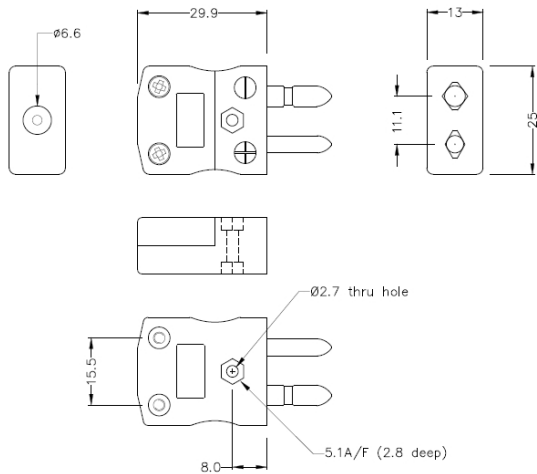

Conector estndar de termopar IS-J-M Tipo J IEC

Standard in-line Plug
(dimensions in mm)

Labfacility are the UK's leading manufacturer of Temperature Sensors, Thermocouple Connectors and associated Temperature Instrumentation and stockings of Thermocouple Cables. The Company has been trading since 1971 and is ISO9001 accredited.

Conector estndar de termopar IS-J-M Tipo J IEC

Los contactos estn hechos de aleaciones verdaderas de termopar. Adecuado para aplicaciones industriales

Especificaciones**Specifications**

| | |
|----------------------------|--|
| Product Code | XE-1460-001 |
| General Description | Contacts are polarised to prevent incorrect connection |
| Thermocouple Type | J IEC |
| Connector Type | Plug |
| Connector Size | Standard |
| Colour | Black |
| Max. Temperature | 220°C |
| Pins | Solid Round Pins |
| +Positive Contact | Iron |
| -Negative Contact | Copper Nickel |
| Standards Met | BS EN 50212:1997. RoHS |
| Series | Standard Connector |