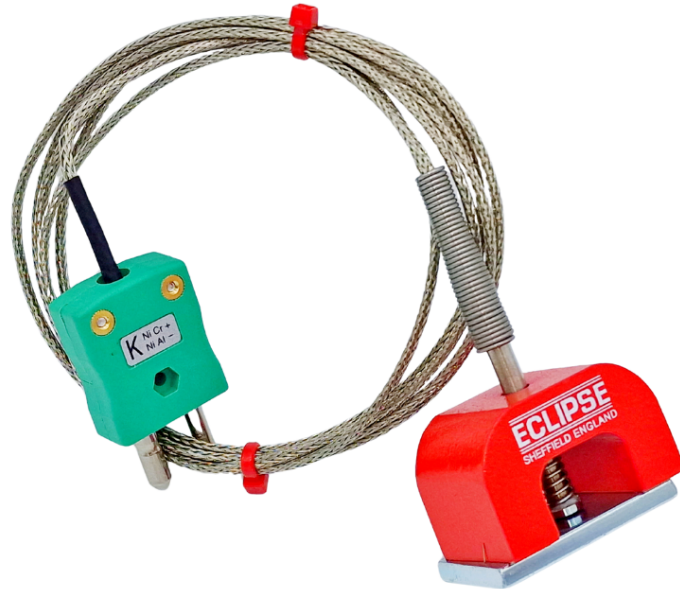

**Termopar magnético de potencia de tracción
(herradura) tipo K IEC, cable aislado con PFA con
trenza de acero inoxidable que termina en
enchufe estándar - 1,5 m**

Labfacility are the UK's leading manufacturer of Temperature Sensors, Thermocouple Connectors and associated Temperature Instrumentation and stockings of Thermocouple Cables. The Company has been trading since 1971 and is ISO9001 accredited.

Características técnicas

Specifications

Product Code	XE-3465-001
General Description	Rapid, reliable temperature sensing on ferrous surfaces
Sensor Type	Type K thermocouple to IEC 584
Thermocouple Type	K
Thermocouple Junction	Grounded at tip
Magnet	25 x 25 x 40mm (HxWxL) with powerful 9kg pull
Cable Length	1.5M
Cable Termination	PFA Teflon® insulated with stainless steel over-braid, miniature plug termination
Termination Type	Standard Plug
Max. Temperature	+ 250°C
Min. Temperature	-50°C
Standards Met	IEC