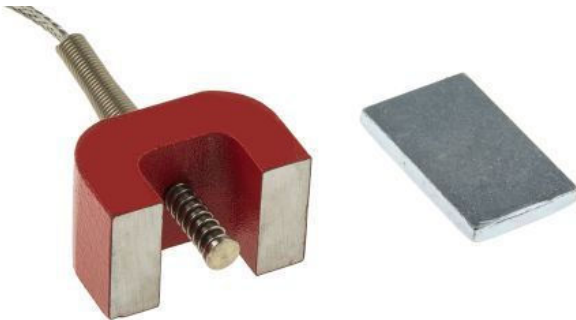

**Termopar magnético de potencia de tracción
(herradura) tipo K IEC, cable aislado con PFA con
trenza de acero inoxidable que termina en
enchufe estándar - 1,5 m**

Labfacility are the UK's leading manufacturer of Temperature Sensors, Thermocouple Connectors and associated Temperature Instrumentation and stockings of Thermocouple Cables. The Company has been trading since 1971 and is ISO9001 accredited.

Características técnicas

Specifications

Product Code	XE-3465-001
General Description	Rapid, reliable temperature sensing on ferrous surfaces
Sensor Type	Type K thermocouple to IEC 584
Thermocouple Type	K
Thermocouple Junction	Grounded at tip
Magnet	25 x 25 x 40mm (HxWxL) with powerful 9kg pull
Cable Length	1.5M
Cable Termination	PFA Teflon® insulated with stainless steel over-braid, miniature plug termination
Termination Type	Standard Plug
Max. Temperature	+ 250°C
Min. Temperature	-50°C
Standards Met	IEC