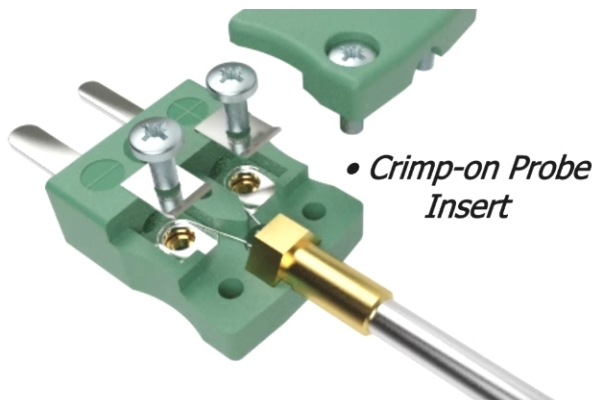

## Crimpe en soportes de sonda de latÃ³n

Labfacility are the UK's leading manufacturer of Temperature Sensors, Thermocouple Connectors and associated Temperature Instrumentation and stockings of Thermocouple Cables. The Company has been trading since 1971 and is ISO9001 accredited.

Crimpado en la sonda de soporte de latón  
Para conectores de termopar estándar o en miniatura