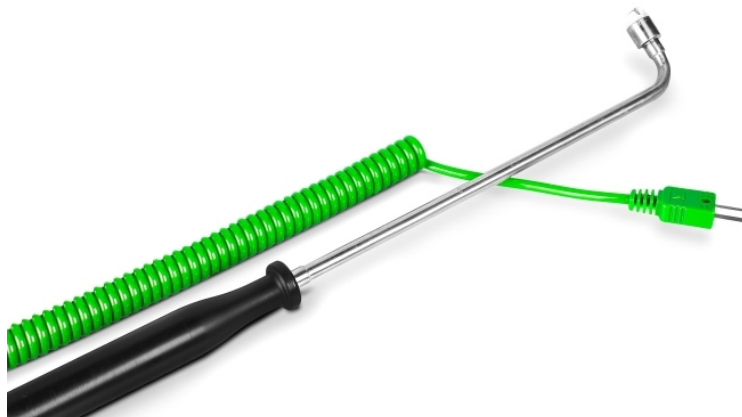

Superficie rectangular tipo K IEC

Labfacility are the UK's leading manufacturer of Temperature Sensors, Thermocouple Connectors and associated Temperature Instrumentation and stockings of Thermocouple Cables. The Company has been trading since 1971 and is ISO9001 accredited.

Vaina de acero inoxidable con mango moldeado y 2 metros de cable de extensin enrollado terminado en un tapn de termopar en miniatura.

Specifications

Product Code	XE-3819-001
General Description	Surface temperature fast response thermocouple
Sensor Type	Right angled Probe
Thermocouple Type	K
Calibration	IEC
Cable Length	2m
Cable Termination	Fitted Plug
Max. Temperature	+900°C
Dimensions	Probe O12mm Tip x 40mm Hot Leg and O6mm x 180mm Cold Leg. Coiled element diameter 7mm
Tip	Ceramic Tip, Coiled Element
Series	Handheld Probe