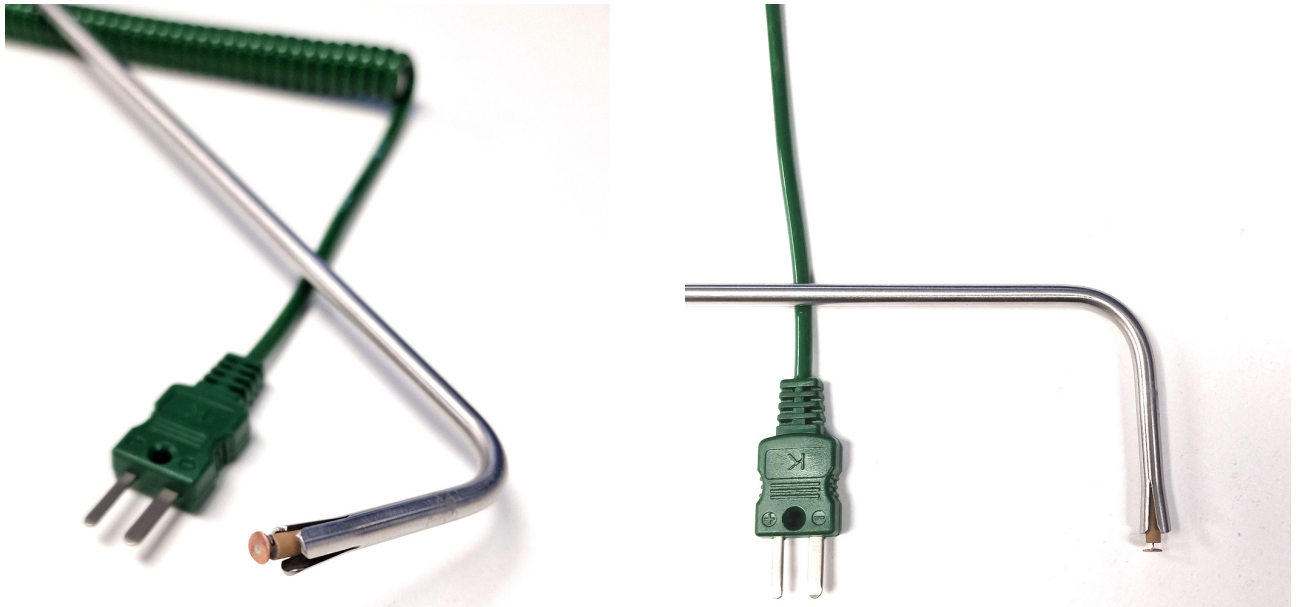

Tipo K IEC en ngulo recto - Punta de disco de cobre

Labfacility are the UK's leading manufacturer of Temperature Sensors, Thermocouple Connectors and associated Temperature Instrumentation and stockings of Thermocouple Cables. The Company has been trading since 1971 and is ISO9001 accredited.

Vaina de acero inoxidable con mango moldeado y 2 metros de cable de extensin enrollado terminado en un tapn de termopar en miniatura.

Specifications

Product Code	XE-3817-001
General Description	Surface temperature spring loaded thermocouple with right angled probe and copper disc tip
Thermocouple Type	K
Calibration	IEC
Cable Length	2m
Cable Termination	Fitted Plug
Max. Temperature	+600°C
Dimensions	Probe O8mm(17mmL) Tip x 60mm Hot Leg and O6mm x 180mm Cold Leg with O4.5mm copper disc.
Series	Handheld Probe