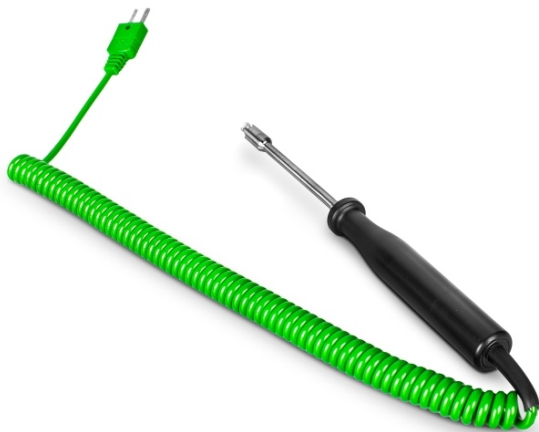

Termopar manual con muelle y punta de disco de cobre - Tipo K

Labfacility are the UK's leading manufacturer of Temperature Sensors, Thermocouple Connectors and associated Temperature Instrumentation and stockings of Thermocouple Cables. The Company has been trading since 1971 and is ISO9001 accredited.

Vaina de acero inoxidable con mango moldeado y 2 metros de cable de extensin enrollado terminado en un tapn de termopar en miniatura.

Specifications

| | |
|----------------------------|--|
| Product Code | XE-3816-001 |
| General Description | Surface temperature spring loaded thermocouple with copper disc tip |
| Thermocouple Type | K |
| Calibration | IEC |
| Cable Length | 2m Fully Extended |
| Cable Type | Retractable Curly Thermocouple Lead - Polyurethane outer |
| Cable Termination | Miniature Plug |
| Max. Temperature | +600°C |
| Dimensions | Probe 4.7mmO x 63mm long stem, O8 x 17mm tip with O4.5mm copper disc |
| Tip | Copper disc tip |
| Series | Handheld Probe |