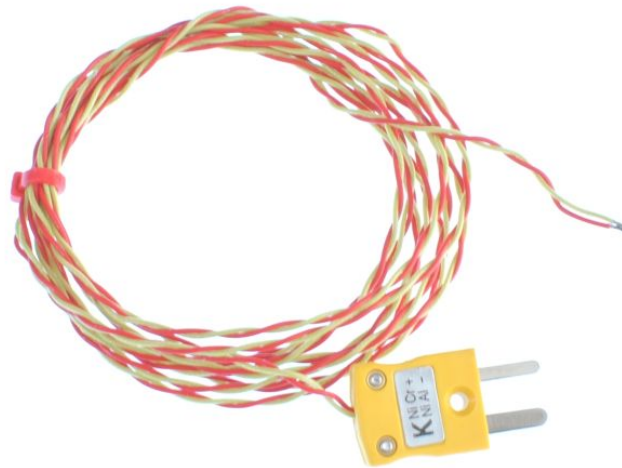

**Termopar de unin expuesta aislado ANSI PFA con enchufe en miniatura - Tipo K - Tamao de hebra de 1/0,2 mm - Longitud de 2 m**

Labfacility are the UK's leading manufacturer of Temperature Sensors, Thermocouple Connectors and associated Temperature Instrumentation and stockings of Thermocouple Cables. The Company has been trading since 1971 and is ISO9001 accredited.

**Características técnicas****Specifications**

|                            |   |
|----------------------------|---|
| <b>Product Code</b>        | XE-3581-001                             |
| <b>General Description</b> | Fast response, welded exposed junction  |
| <b>Sensor Type</b>         | Exposed Junction                        |
| <b>Thermocouple Type</b>   | K                                       |
| <b>Cable Length</b>        | 2M                                      |
| <b>Cable Type</b>          | Teflon® PFA insulated twin-twisted lead |
| <b>Core / Strands</b>      | 1/0.2mm                                 |
| <b>Termination Type</b>    | Miniature Plug                          |
| <b>Max. Temperature</b>    | 250°C                                   |
| <b>Min. Temperature</b>    | -75°C                                   |
| <b>Standards Met</b>       | ANSI MC96.1                             |
| <b>Series</b>              | Exposed Junctions                       |