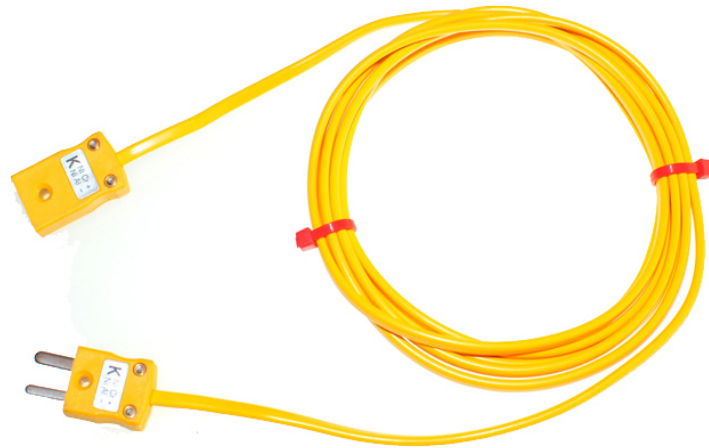

Alargadores de PVC tipo K con enchufe y enchufe miniatura (ANSI)

TYPE-K

TYPE-K

Labfacility are the UK's leading manufacturer of Temperature Sensors, Thermocouple Connectors and associated Temperature Instrumentation and stockings of Thermocouple Cables. The Company has been trading since 1971 and is ISO9001 accredited.

Cables de extensin de termopar de PVC color ANSI con conectores de termopar en miniatura. Actualmente estn disponibles las siguientes longitudes de cable: 2, 5, 10 y 15 metros. Ofrecemos estos en termopar tipo K.

Especificaciones

Specifications

General Description	Good general purpose insulation for 'light' environments. Waterproof and very flexible.
Cable Length	2M, 5M, 10M, 15M
Cable Type	Flat Pair Construction
Connector Type	Thermocouple Plug & Socket
Connector Size	Miniature
Core / Strands	7/0.2mm
Conductor Cross Section 7/0.2 (mm²)	0.219
Outer Colour	Yellow
+ Colour	Yellow
- Colour	Red
Drain Wire	No
Insulation Material	PVC Insulated
Loop Resistance 7/0.2 (Ohms per combined metre)	4.5
Max. Temperature	+105°C
Min. Temperature	-10°C
+ Conductor	Nickel Chromium

- Conductor	Nickel Aluminium
Screen	No
Standards Met	Colour code (cores & jacket) to ANSI MC96.1
Thermocouple Type	K
Termination Type	Miniature Thermocouple Plug and Socket
Tolerance	Class 2