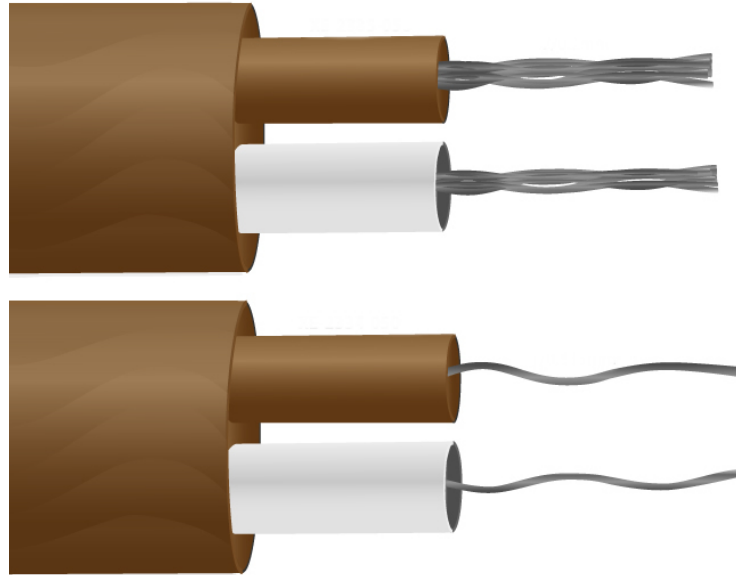

## Cable / cable termopar plano aislado tipo T PFA (IEC) - hilo de 7/0,2 mm

Legend: K (green), J (grey), T (brown), N (pink)

Labfacility are the UK's leading manufacturer of Temperature Sensors, Thermocouple Connectors and associated Temperature Instrumentation and stockings of Thermocouple Cables. The Company has been trading since 1971 and is ISO9001 accredited.

**Cable / Cable de termopar plano aislado tipo T PFA (IEC)**

Par plano aislado de tefln con PFA. El tefln PFA tiene una buena resistencia y flexibilidad mecnic, resistente a aceites, cidos y otros fluidos adversos, gases, vapor y presin.

**Especificaciones**
**Specifications**

<b>General Description</b>	Resistant to oils, acids other adverse agents and fluids. Good mechanical strength and flexibility. PTFE better for steam/elevated pressure environments.
<b>Cable Length</b>	10m, 25m, 50m, 100m, 200m
<b>Cable Type</b>	PFA insulated, laid flat with PFA jacket
<b>Core / Strands</b>	7/0.2mm
<b>Conductor Cross Section 7/0.2 (mm<sup>2</sup>)</b>	0.219
<b>Outer Colour</b>	Brown
<b>+ Colour</b>	Brown
<b>- Colour</b>	White
<b>Drain Wire</b>	No
<b>Insulation Material</b>	PFA Insulated
<b>Loop Resistance 7/0.2 (Ohms per combined metre)</b>	2.3
<b>Max. Temperature</b>	+260°C
<b>Min. Temperature</b>	-75°C