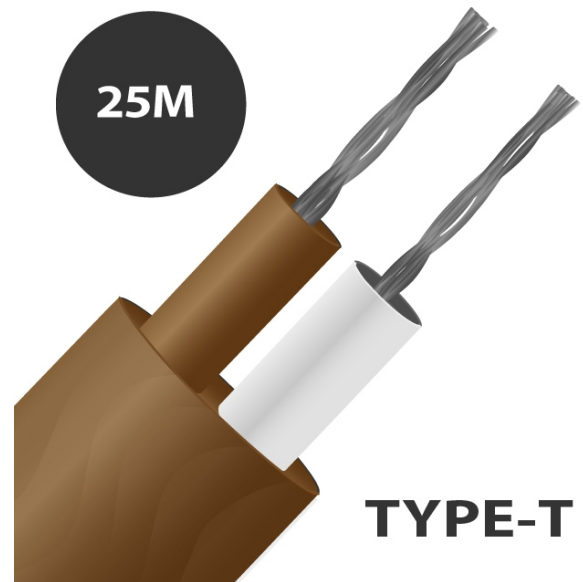

## Cable / cable termopar plano aislado tipo T PFA (IEC) - hilo de 7/0,2 mm

Legend: K (green), J (grey), T (brown), N (pink)

Labfacility are the UK's leading manufacturer of Temperature Sensors, Thermocouple Connectors and associated Temperature Instrumentation and stockings of Thermocouple Cables. The Company has been trading since 1971 and is ISO9001 accredited.

**Cable / Cable de termopar plano aislado tipo T PFA (IEC)**

Par plano aislado de tefln con PFA. El tefln PFA tiene una buena resistencia y flexibilidad mecnic, resistente a aceites, cidos y otros fluidos adversos, gases, vapor y presin.

**Especificaciones**
**Specifications**

<b>General Description</b>	Resistant to oils, acids other adverse agents and fluids. Good mechanical strength and flexibility. PTFE better for steam/elevated pressure environments.
<b>Cable Length</b>	10m, 25m, 50m, 100m, 200m
<b>Cable Type</b>	PFA insulated, laid flat with PFA jacket
<b>Core / Strands</b>	7/0.2mm
<b>Conductor Cross Section 7/0.2 (mm<sup>2</sup>)</b>	0.219
<b>Outer Colour</b>	Brown
<b>+ Colour</b>	Brown
<b>- Colour</b>	White
<b>Drain Wire</b>	No
<b>Insulation Material</b>	PFA Insulated
<b>Loop Resistance 7/0.2 (Ohms per combined metre)</b>	2.3
<b>Max. Temperature</b>	+260°C
<b>Min. Temperature</b>	-75°C