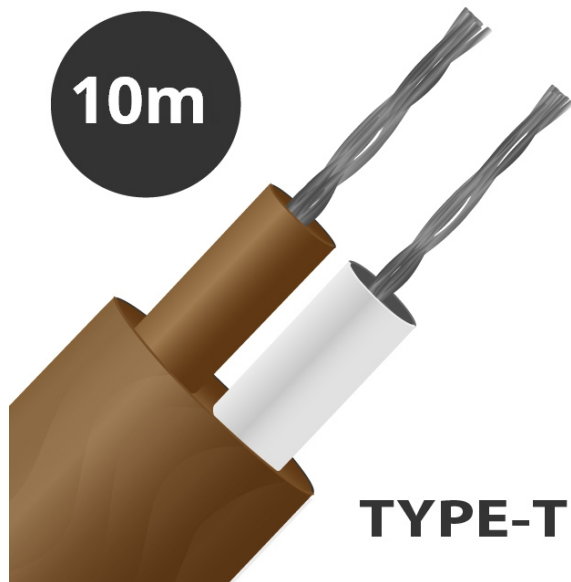

## Cable / cable termopar plano aislado tipo T PFA (IEC) - hilo de 7/0,2 mm

Legend: K (green), J (grey), T (brown), N (pink)

Labfacility are the UK's leading manufacturer of Temperature Sensors, Thermocouple Connectors and associated Temperature Instrumentation and stockings of Thermocouple Cables. The Company has been trading since 1971 and is ISO9001 accredited.

**Cable / Cable de termopar plano aislado tipo T PFA (IEC)**

Par plano aislado de tefln con PFA. El tefln PFA tiene una buena resistencia y flexibilidad mecnic, resistente a aceites, cidos y otros fluidos adversos, gases, vapor y presin.

**Especificaciones**
**Specifications**

<b>General Description</b>	Resistant to oils, acids other adverse agents and fluids. Good mechanical strength and flexibility. PTFE better for steam/elevated pressure environments.
<b>Cable Length</b>	10m, 25m, 50m, 100m, 200m
<b>Cable Type</b>	PFA insulated, laid flat with PFA jacket
<b>Core / Strands</b>	7/0.2mm
<b>Conductor Cross Section 7/0.2 (mm<sup>2</sup>)</b>	0.219
<b>Outer Colour</b>	Brown
<b>+ Colour</b>	Brown
<b>- Colour</b>	White
<b>Drain Wire</b>	No
<b>Insulation Material</b>	PFA Insulated
<b>Loop Resistance 7/0.2 (Ohms per combined metre)</b>	2.3
<b>Max. Temperature</b>	+260°C
<b>Min. Temperature</b>	-75°C